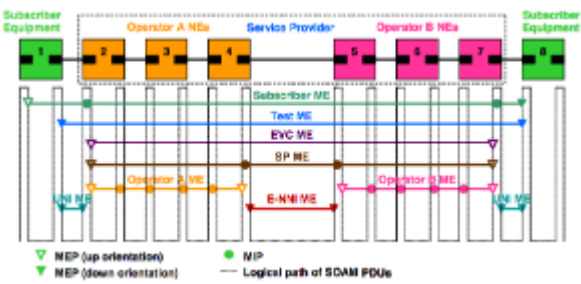

Reference Wiki Images

Carrier Ethernet Network

E-LAN

ENNI

Rooted-Multipoint EVC

Frame Delay

E-Tree

SOAM MEs

OVCs

File

Modified

PNG File E-Tree.png
E-Tree

Aug 11, 2013 by Daniel Bar-Lev

PNG File E-LAN.png
E-LAN

Aug 11, 2013 by Daniel Bar-Lev

PNG File E-Line.png E-Line	Aug 11, 2013 by Daniel Bar-Lev
PNG File Carrier Ethernet Network.png Carrier Ethernet Network	Aug 11, 2013 by Daniel Bar-Lev
PNG File SOAM Maintenance Entities.png SOAM MEs	Aug 14, 2013 by Daniel Bar-Lev
PNG File Frame Delay.png Frame Delay	Aug 15, 2013 by Daniel Bar-Lev
JPEG File SOAM LTM.jpg	Aug 15, 2013 by Larry Samberg
PNG File Subscribers, Service Providers and Operators.png	Aug 26, 2013 by Larry Samberg
PNG File ENNs.png ENNs	Aug 26, 2013 by Larry Samberg
PNG File UNIs.png UNIs	Aug 26, 2013 by Larry Samberg
PNG File OVCs.png OVCs	Aug 29, 2013 by Larry Samberg
PNG File EVC.png EVC	Aug 29, 2013 by Larry Samberg