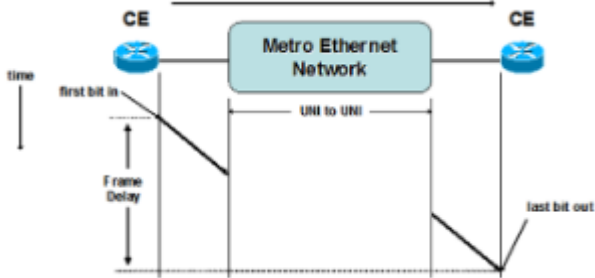

Reference Wiki Images

Carrier Ethernet Network

E-LAN

ENNI

Rooted-Multipoint EVC

Frame Delay

E-Tree

SOAM MEs

OVCs

File

Modified

PNG File E-Tree.png
E-Tree

Aug 11, 2013 by Daniel Bar-Lev

PNG File E-LAN.png
E-LAN

Aug 11, 2013 by Daniel Bar-Lev

PNG File E-Line.png E-Line	Aug 11, 2013 by Daniel Bar-Lev
PNG File Carrier Ethernet Network.png Carrier Ethernet Network	Aug 11, 2013 by Daniel Bar-Lev
PNG File SOAM Maintenance Entities.png SOAM MEs	Aug 14, 2013 by Daniel Bar-Lev
PNG File Frame Delay.png Frame Delay	Aug 15, 2013 by Daniel Bar-Lev
JPEG File SOAM LTM.jpg	Aug 15, 2013 by Larry Samberg
PNG File Subscribers, Service Providers and Operators.png	Aug 26, 2013 by Larry Samberg
PNG File ENNs.png ENNs	Aug 26, 2013 by Larry Samberg
PNG File UNIs.png UNIs	Aug 26, 2013 by Larry Samberg
PNG File OVCs.png OVCs	Aug 29, 2013 by Larry Samberg
PNG File EVC.png EVC	Aug 29, 2013 by Larry Samberg