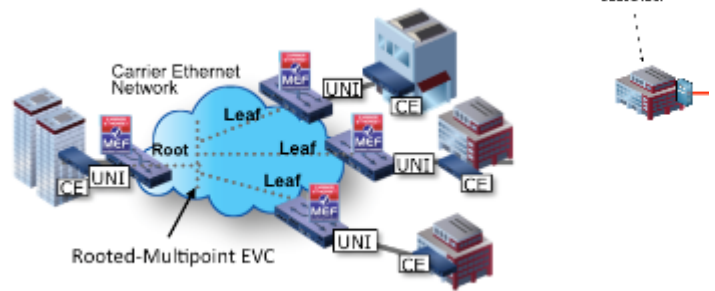

Reference Wiki Images

Carrier Ethernet Network

E-LAN

ENNI

Rooted-Multipoint EVC

Frame Delay

E-Tree

SOAM MEs

OVCs

File

Modified

PNG File E-Tree.png
E-Tree

Aug 11, 2013 by Daniel Bar-Lev

PNG File E-LAN.png
E-LAN

Aug 11, 2013 by Daniel Bar-Lev

PNG File E-Line.png E-Line	Aug 11, 2013 by Daniel Bar-Lev
PNG File Carrier Ethernet Network.png Carrier Ethernet Network	Aug 11, 2013 by Daniel Bar-Lev
PNG File SOAM Maintenance Entities.png SOAM MEs	Aug 14, 2013 by Daniel Bar-Lev
PNG File Frame Delay.png Frame Delay	Aug 15, 2013 by Daniel Bar-Lev
JPEG File SOAM LTM.jpg	Aug 15, 2013 by Larry Samberg
PNG File Subscribers, Service Providers and Operators.png	Aug 26, 2013 by Larry Samberg
PNG File ENNs.png ENNs	Aug 26, 2013 by Larry Samberg
PNG File UNIs.png UNIs	Aug 26, 2013 by Larry Samberg
PNG File OVCs.png OVCs	Aug 29, 2013 by Larry Samberg
PNG File EVC.png EVC	Aug 29, 2013 by Larry Samberg